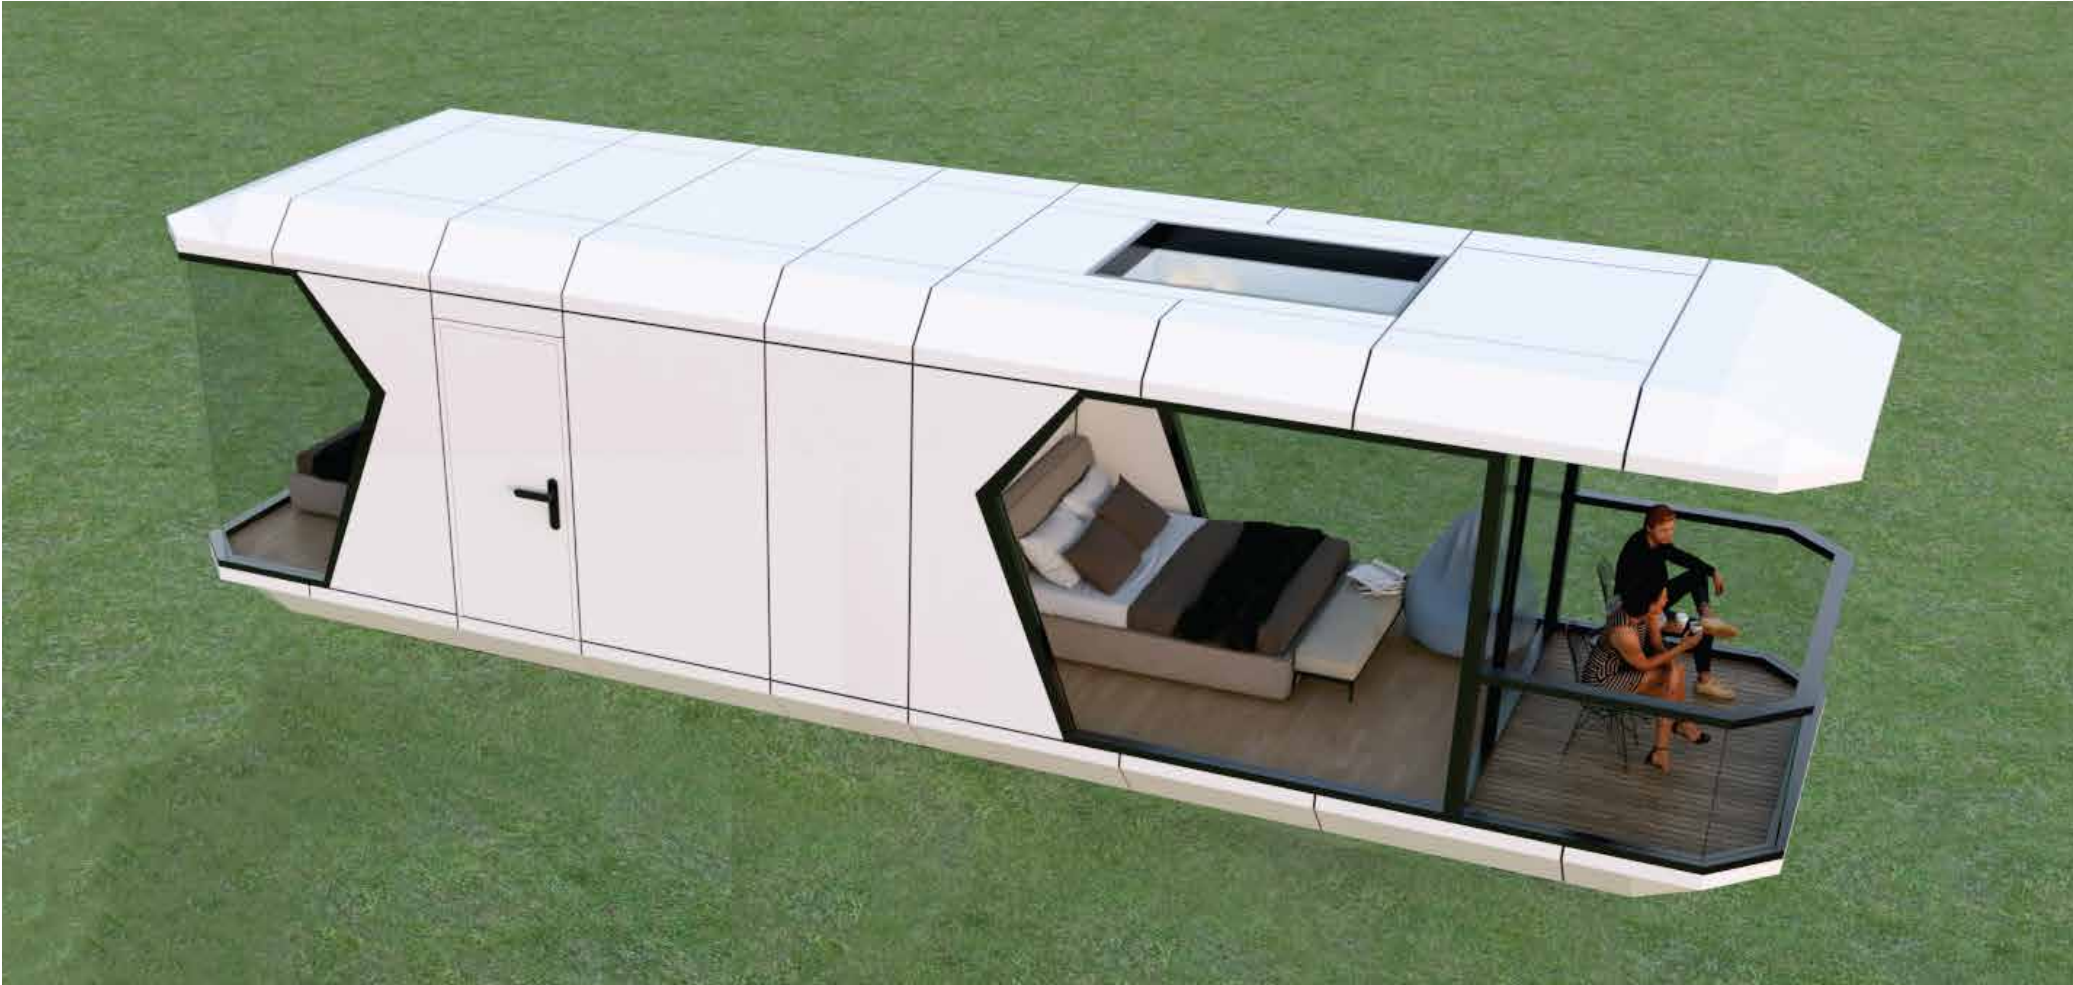

www.CabinY.net

CABIN Y 1060

Dimensions:
L6m x W3.2m x H3.2m

CABIN Y 2085

Dimensions:
L8.5m x W3.2m x H3.2m

CABIN Y 2115

Dimensions:
L11.5m x W3.2m x H3.2m

CABIN Y 3115

Dimensions:
L11.5m x W3.2m x H3.2m

OPTIONAL WITH DECK

CABIN Y 1060 + D23

CABIN Y 2085 + D34

CABIN Y 1060 + D34

CODE	ITEM	SIZE
D23	Decking	2 x 3m
D34	Decking	3 x 4m
DS35	Decking Stair	3 x 5m

OPTIONAL WITH DECK

CABIN Y 2115 + D34

CABIN Y 3115 + DS35

OPTIONAL WITH POOL

CABIN Y 2085 + DP410

CABIN Y 2115 + DP410

CABIN Y 3115 + DPS411

CODE	ITEM	SIZE
DP410	Decking Pool	4 x 10m
DPS411	Decking Pool Stair	4 x 11m

ENDLESS SWIMMING POOL

1. Endless swim area

2. Jacuzzi

Closed with the Cover

SIZE:
5820 x 2300 x 1550 mm

INTERIOR

INTERIOR

INTERIOR

INTERIOR