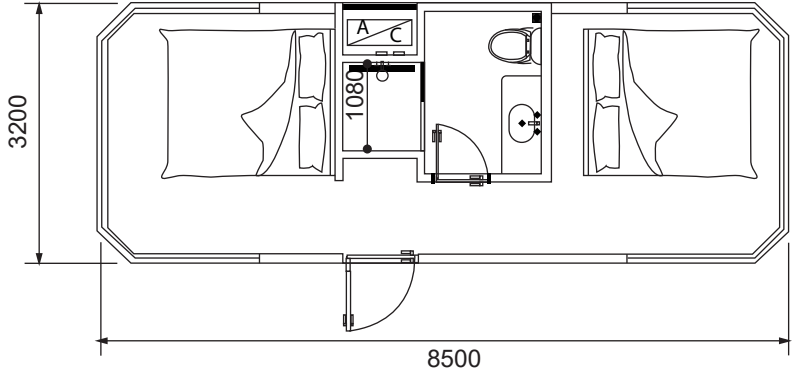

www.CabinY.net

CABIN Y 1060

Dimensions:
L6m x W3.2m x H3.2m

CABIN Y 2085

Dimensions:
L8.5m x W3.2m x H3.2m

CABIN Y 2115

Dimensions:
L11.5m x W3.2m x H3.2m

CABIN Y 3115

Dimensions:
L11.5m x W3.2m x H3.2m

OPTIONAL WITH DECK

CABIN Y 1060 + D23

CABIN Y 2085 + D34

CABIN Y 1060 + D34

CODE	ITEM	SIZE
D23	Decking	2 x 3m
D34	Decking	3 x 4m
DS35	Decking Stair	3 x 5m

OPTIONAL WITH DECK

CABIN Y 2115 + D34

CABIN Y 3115 + DS35

OPTIONAL WITH POOL

CABIN Y 2085 + DP410

CABIN Y 2115 + DP410

CABIN Y 3115 + DPS411

CODE	ITEM	SIZE
DP410	Decking Pool	4 x 10m
DPS411	Decking Pool Stair	4 x 11m

ENDLESS SWIMMING POOL

1. Endless swim area

2. Jacuzzi

Closed with the Cover

SIZE:
5820 x 2300 x 1550 mm

INTERIOR

INTERIOR

INTERIOR

INTERIOR