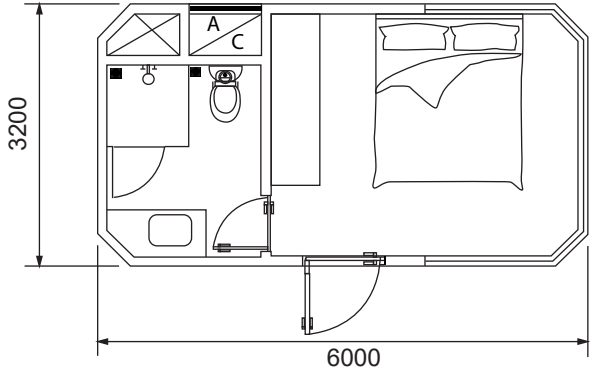

www.CabinY.net

CABIN Y 1060

Dimensions:
L6m x W3.2m x H3.2m

CABIN Y 2085

Dimensions:
L8.5m x W3.2m x H3.2m

CABIN Y 2115

Dimensions:
L11.5m x W3.2m x H3.2m

CABIN Y 3115

Dimensions:
L11.5m x W3.2m x H3.2m

OPTIONAL WITH DECK

CABIN Y 1060 + D23

CABIN Y 2085 + D34

CABIN Y 1060 + D34

CODE	ITEM	SIZE
D23	Decking	2 x 3m
D34	Decking	3 x 4m
DS35	Decking Stair	3 x 5m

OPTIONAL WITH DECK

CABIN Y 2115 + D34

CABIN Y 3115 + DS35

OPTIONAL WITH POOL

CABIN Y 2085 + DP410

CABIN Y 2115 + DP410

CABIN Y 3115 + DPS411

CODE	ITEM	SIZE
DP410	Decking Pool	4 x 10m
DPS411	Decking Pool Stair	4 x 11m

ENDLESS SWIMMING POOL

1. Endless swim area

2. Jacuzzi

Closed with the Cover

SIZE:
5820 x 2300 x 1550 mm

INTERIOR

INTERIOR

INTERIOR

INTERIOR