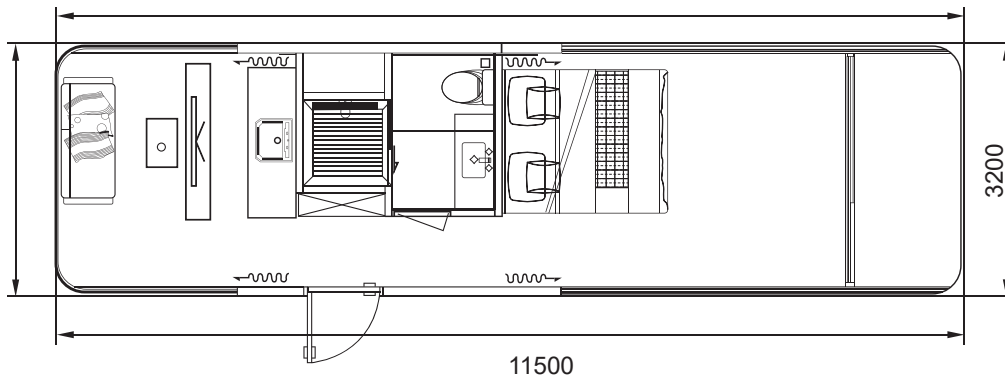

www.CabinY.net

CABIN Y 1060

Dimensions:
L6m x W3.2m x H3.2m

CABIN Y 2085

Dimensions:
L8.5m x W3.2m x H3.2m

CABIN Y 2115

Dimensions:
L11.5m x W3.2m x H3.2m

CABIN Y 3115

Dimensions:
L11.5m x W3.2m x H3.2m

OPTIONAL WITH DECK

CABIN Y 1060 + D23

CABIN Y 2085 + D34

CABIN Y 1060 + D34

CODE	ITEM	SIZE
D23	Decking	2 x 3m
D34	Decking	3 x 4m
DS35	Decking Stair	3 x 5m

OPTIONAL WITH DECK

CABIN Y 2115 + D34

CABIN Y 3115 + DS35

OPTIONAL WITH POOL

CABIN Y 2085 + DP410

CABIN Y 2115 + DP410

CABIN Y 3115 + DPS411

CODE	ITEM	SIZE
DP410	Decking Pool	4 x 10m
DPS411	Decking Pool Stair	4 x 11m

ENDLESS SWIMMING POOL

1. Endless swim area

2. Jacuzzi

Closed with the Cover

SIZE:
5820 x 2300 x 1550 mm

INTERIOR

INTERIOR

INTERIOR

INTERIOR