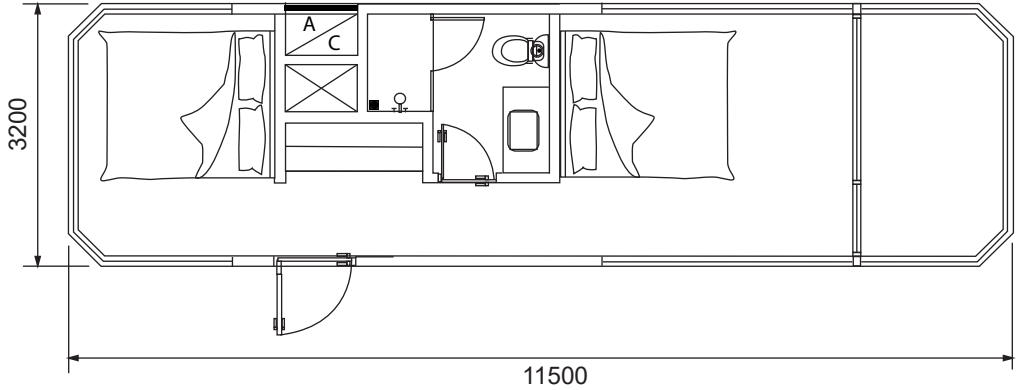

www.CabinY.net

CABIN Y 1060

Dimensions:
L6m x W3.2m x H3.2m

CABIN Y 2085

Dimensions:
L8.5m x W3.2m x H3.2m

CABIN Y 2115

Dimensions:
L11.5m x W3.2m x H3.2m

CABIN Y 3115

Dimensions:
L11.5m x W3.2m x H3.2m

OPTIONAL WITH DECK

CABIN Y 1060 + D23

CABIN Y 2085 + D34

CABIN Y 1060 + D34

CODE	ITEM	SIZE
D23	Decking	2 x 3m
D34	Decking	3 x 4m
DS35	Decking Stair	3 x 5m

OPTIONAL WITH DECK

CABIN Y 2115 + D34

CABIN Y 3115 + DS35

OPTIONAL WITH POOL

CABIN Y 2085 + DP410

CABIN Y 2115 + DP410

CABIN Y 3115 + DPS411

CODE	ITEM	SIZE
DP410	Decking Pool	4 x 10m
DPS411	Decking Pool Stair	4 x 11m

ENDLESS SWIMMING POOL

1. Endless swim area

2. Jacuzzi

Closed with the Cover

SIZE:
5820 x 2300 x 1550 mm

INTERIOR

INTERIOR

INTERIOR

INTERIOR